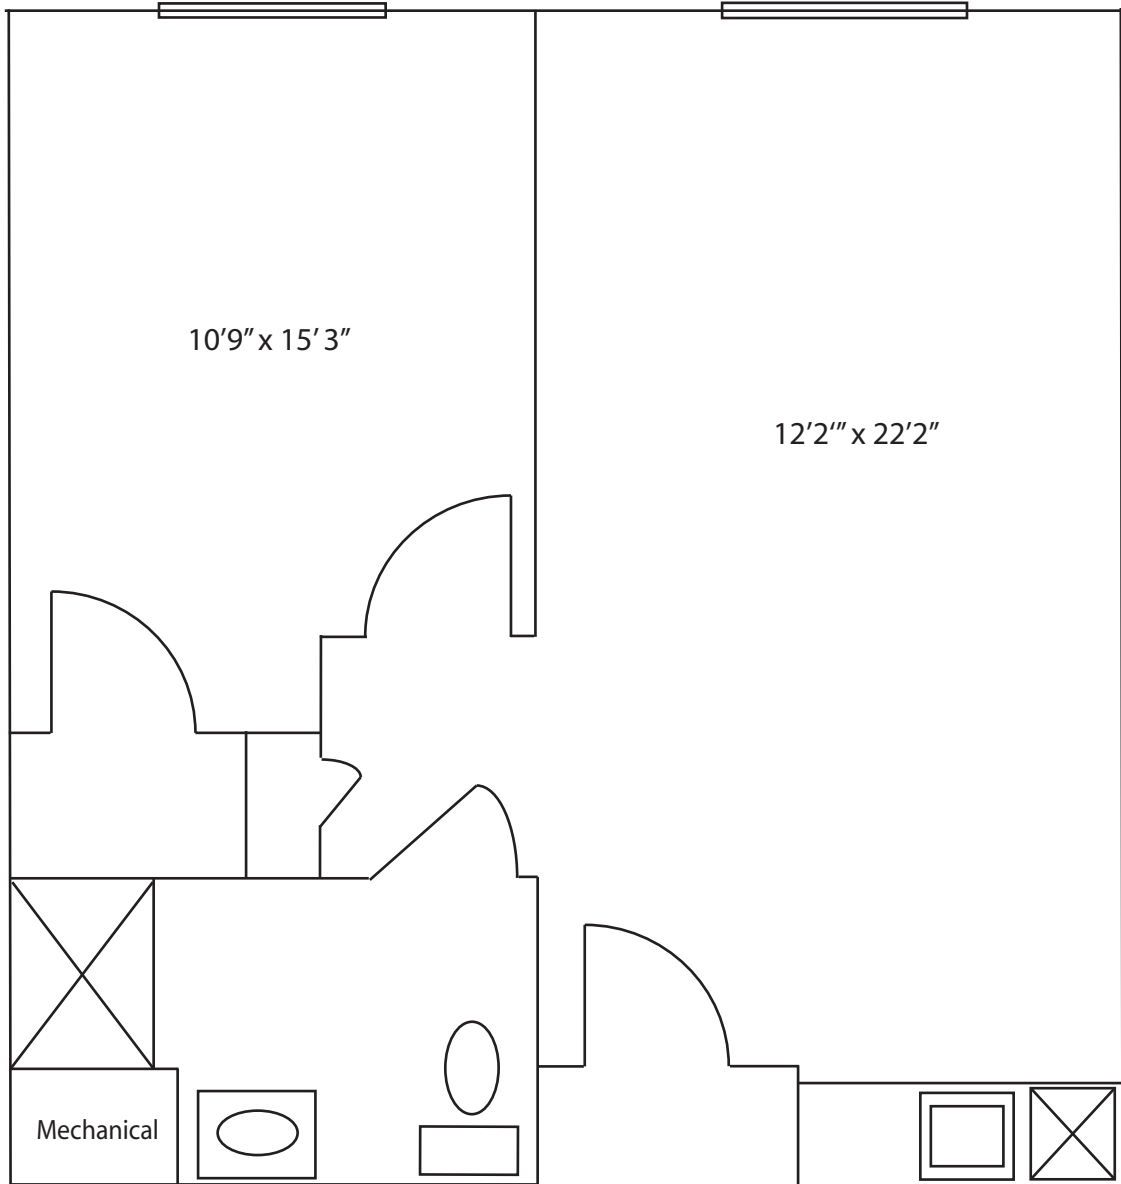

Park Place
Senior Living at WingHaven®

One Bedroom (B- AL) 555 sq. ft.