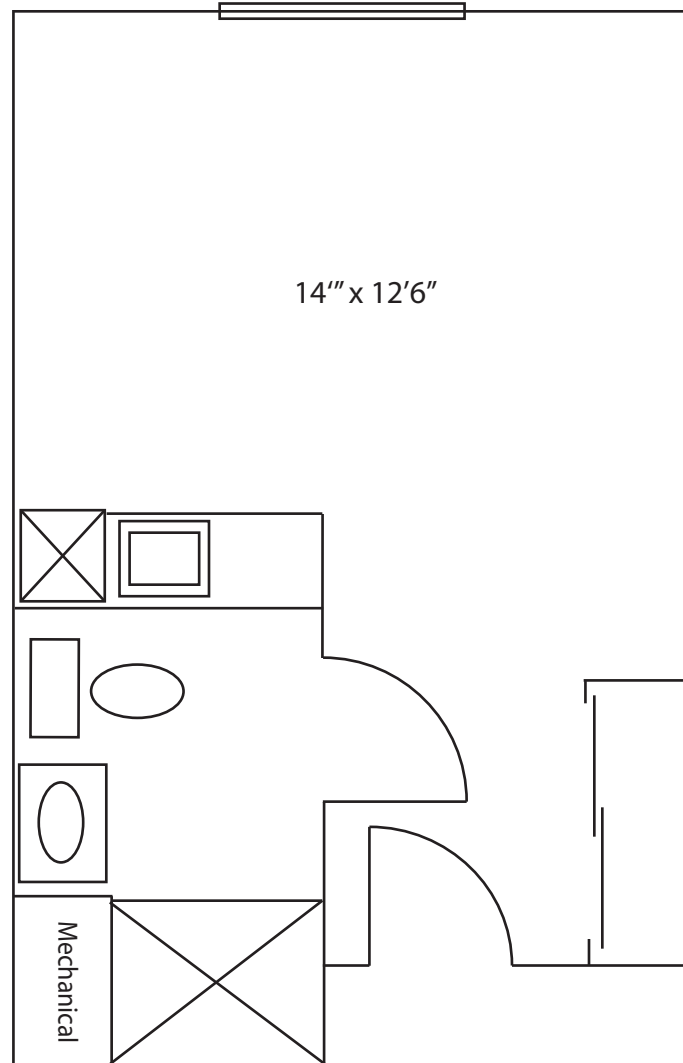

Park Place
Senior Living at WingHaven®

Studio (A- AL) 293 sq.ft.